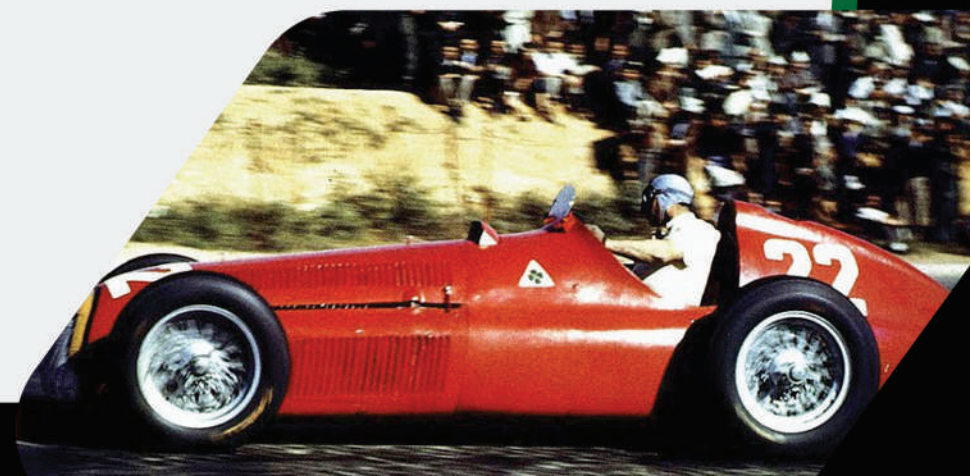

RACEK
MIDDLE EAST

RACEK
MIDDLE EAST

FRAME
ALFA ROMEO 158 - 1951

JUAN MANUEL FANGIO

Measures: 120cm x 50cm

RACING DESIGN CHAIR

Measures: 95cm x 100cm x 80cm

U\$ 4.200,00