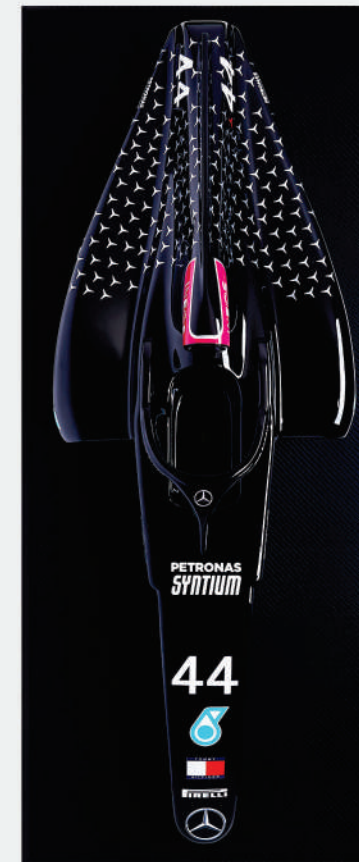

HELMET

Measures: 50cm x 50cm

U$ 1.600,00

AED 6.420,00