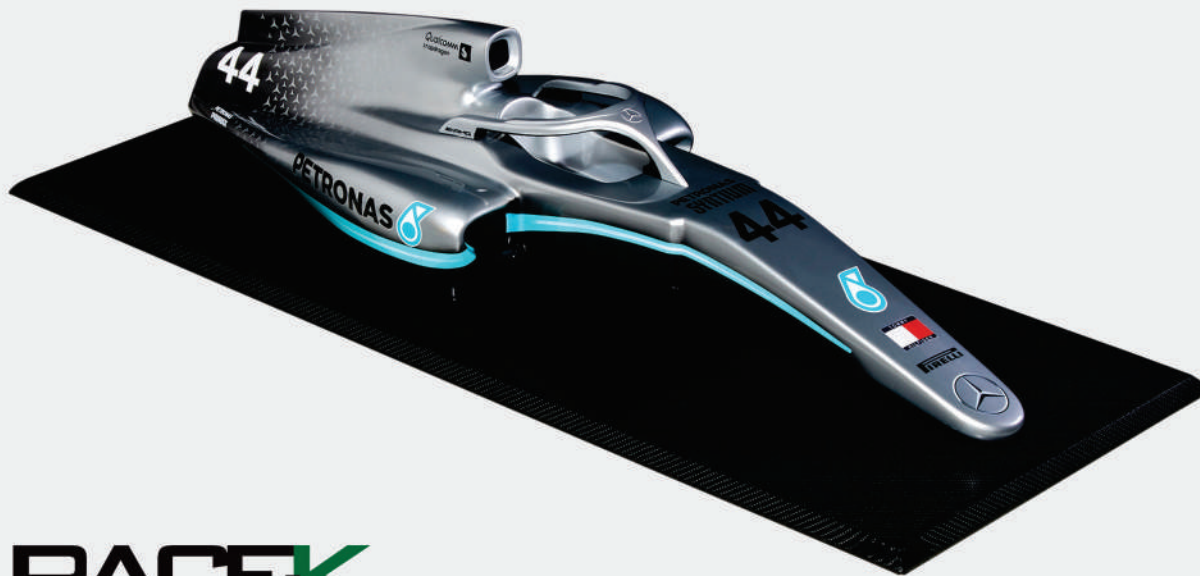

FRAME MERCEDDES W10 - 2019

LEWIS HAMILTON

Measures: 120cm x 50cm

U$ 3.500,00

AED 12.845,00

RACEK
MIDDLE EAST