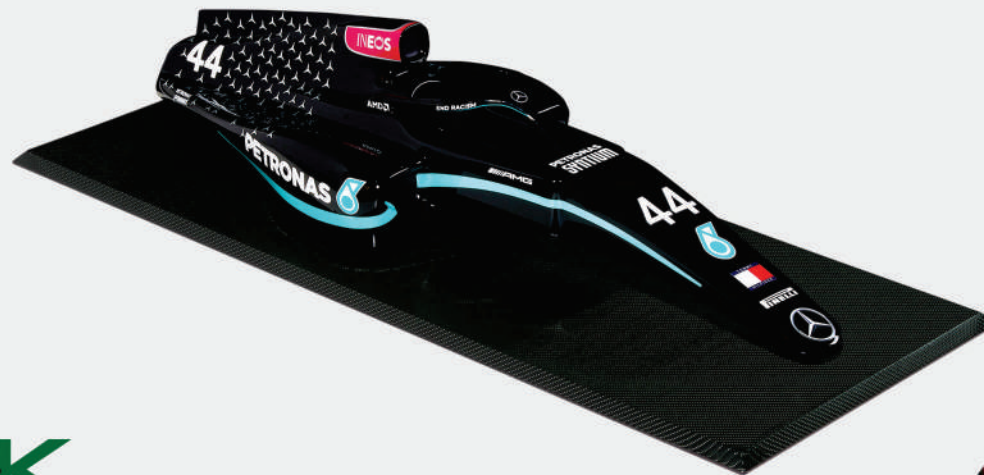

AED 12.845,00

RACEK
MIDDLE EAST

RACEK
MIDDLE EAST

FRAME W11 - 2020

LEWIS HAMILTON

Measures: 120cm x 50cm

U\$ 3.500,00

AED 12.845,00

HELMET

Measures: 50cm x 50cm

U\$ 1.600,00

AED 6.420,00

RACEK
MIDDLE EAST

RACEK
MIDDLE EAST

FRAME F310 - 1996

MICHAEL SHUMACHER