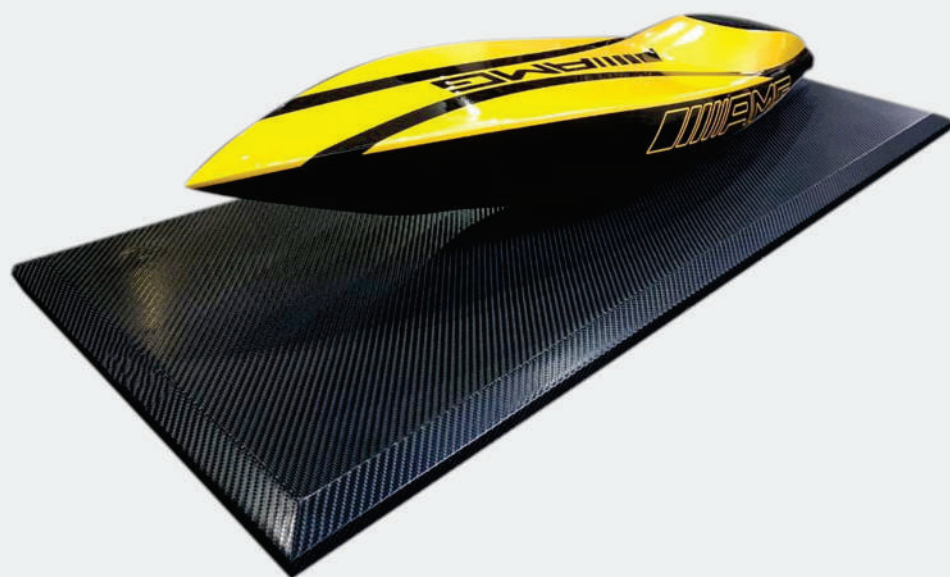

U\$ 11.500,00

AED 42.205,00

RACEK
MIDDLE EAST

FULL SIZE REPLICA

MP4/4 - 1988

AYRTON SENNA

Considered one of the greatest masterpieces in the world of motorsport, it holds the record of the most dominant car in a single season, the McLaren MP4 / 4 was the car that Ayrton Senna managed to show all his talent and win his first world title, with 8 victories and 13 poles in 1988.

U\$ 40.000,00

AED 146.800,00

RACEK
MIDDLE EAST

RACEK
MIDDLE EAST

97T - 1985

AYRTON SENNA

Considered one of the most beautiful cars by many Formula 1 fans, the Black and Gold Lotus with the sponsorship of the brand John Player pivoted many of the season's best moments.

It was in this colors that Ayrton got his first F1 victory.

FULL SCALE REPLICA

U\$ 40.000,00

AED 146.800,00

REPLICA | SCALE 1:2

U\$ 11.500,00

AED 42.205,00

FULL SCALE REPLICA
ALFA ROMEO 158 - 1951
JUAN MANUEL FANGIO

RACEK
MIDDLE EAST

FRAME MOTORBOAT

U\$ 2.350,00

AED 8.624,00

RACEK
MIDDLE EAST

RACING SIMULATOR

Measures 1,0m x 1,23m x 1,73 m

Weight: 170kg