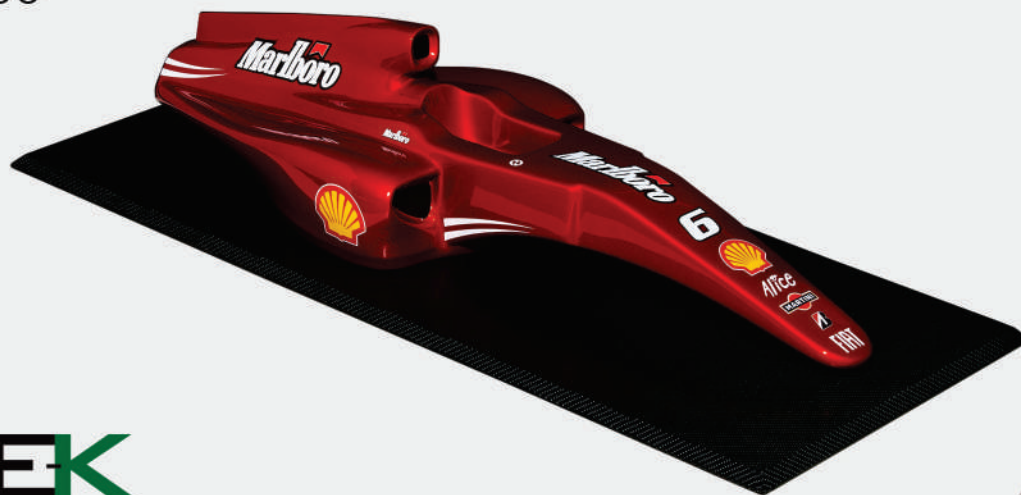

RACEK
MIDDLE EAST

RACEK
MIDDLE EAST

FRAME F SF90 - 2019

CHARLES LECLERC

Measures: 120cm x 50cm

U\$ 3.200,00

AED 11.750,00

HELMET