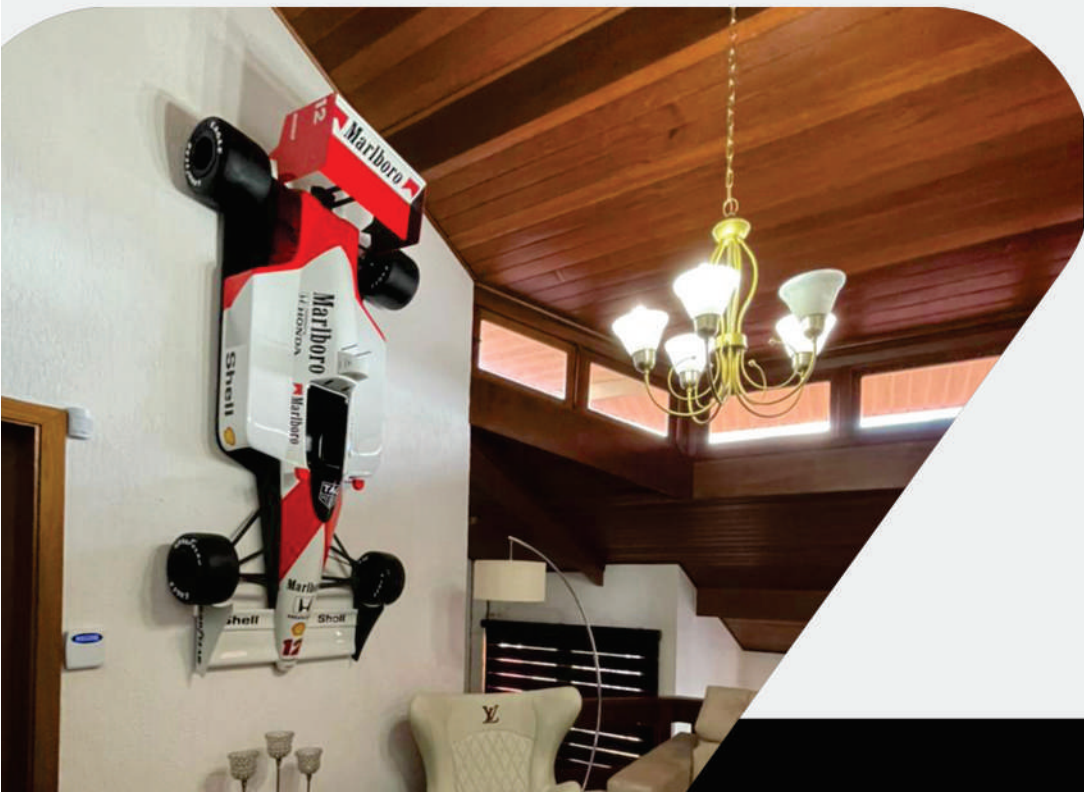

REPLICA | SCALE 1:2 MP4/4 - 1988

AYRTON SENNA

Considered one of the greatest masterpieces in the world of motorsport, it holds the record of the most dominant car in a single season, the McLaren MP4 / 4 was the car that Ayrton Senna managed to show all his talent and win his first world title, with 8 victories and 13 poles in 1988.

U$ 11.500,00

AED 42.205,00

RACEK
MIDDLE EAST