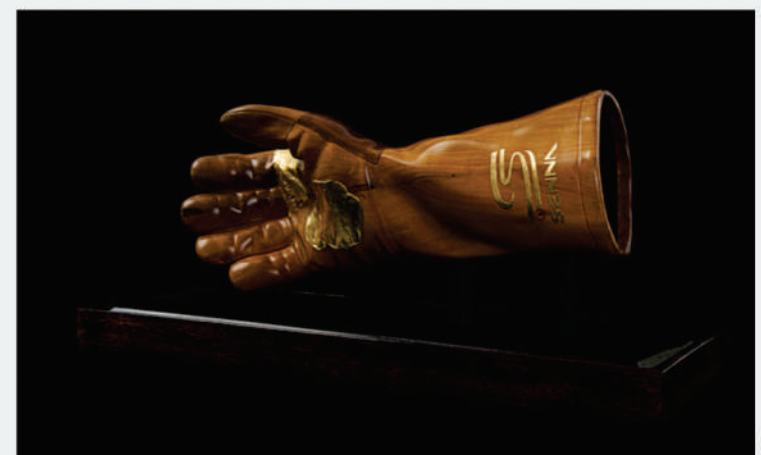

Full-scale work
36 cm x 15x 9 cm

Hand carved in certified noble wood.

With customization plated in gold 23k

U\$ 22.500,00

AED 82.575,00

Accompanied by granite base
Acrylic dome
Wood packaging
Authenticity certificate