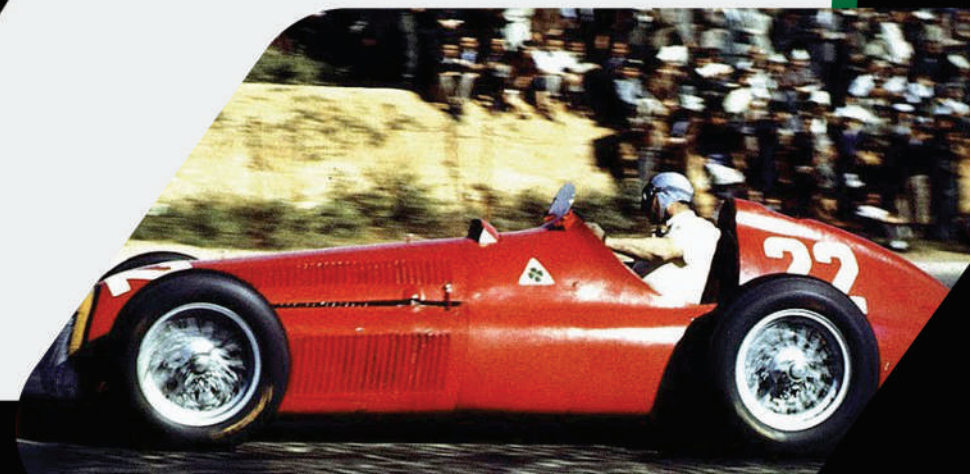

U\$ 11.500,00

AED 42.205,00

RACEK
MIDDLE EAST

FULL SIZE REPLICA

MP4/4 - 1988

AYRTON SENNA

Considered one of the greatest masterpieces in the world of motorsport, it holds the record of the most dominant car in a single season, the McLaren MP4 / 4 was the car that Ayrton Senna managed to show all his talent and win his first world title, with 8 victories and 13 poles in 1988.

It was in this colors that Ayrton got his first F1 victory.

FULL SCALE REPLICA

U\$ 40.000,00

AED 146.800,00

REPLICA | SCALE 1:2

U\$ 11.500,00

AED 42.205,00

FULL SCALE REPLICA
ALFA ROMEO 158 - 1951
JUAN MANUEL FANGIO