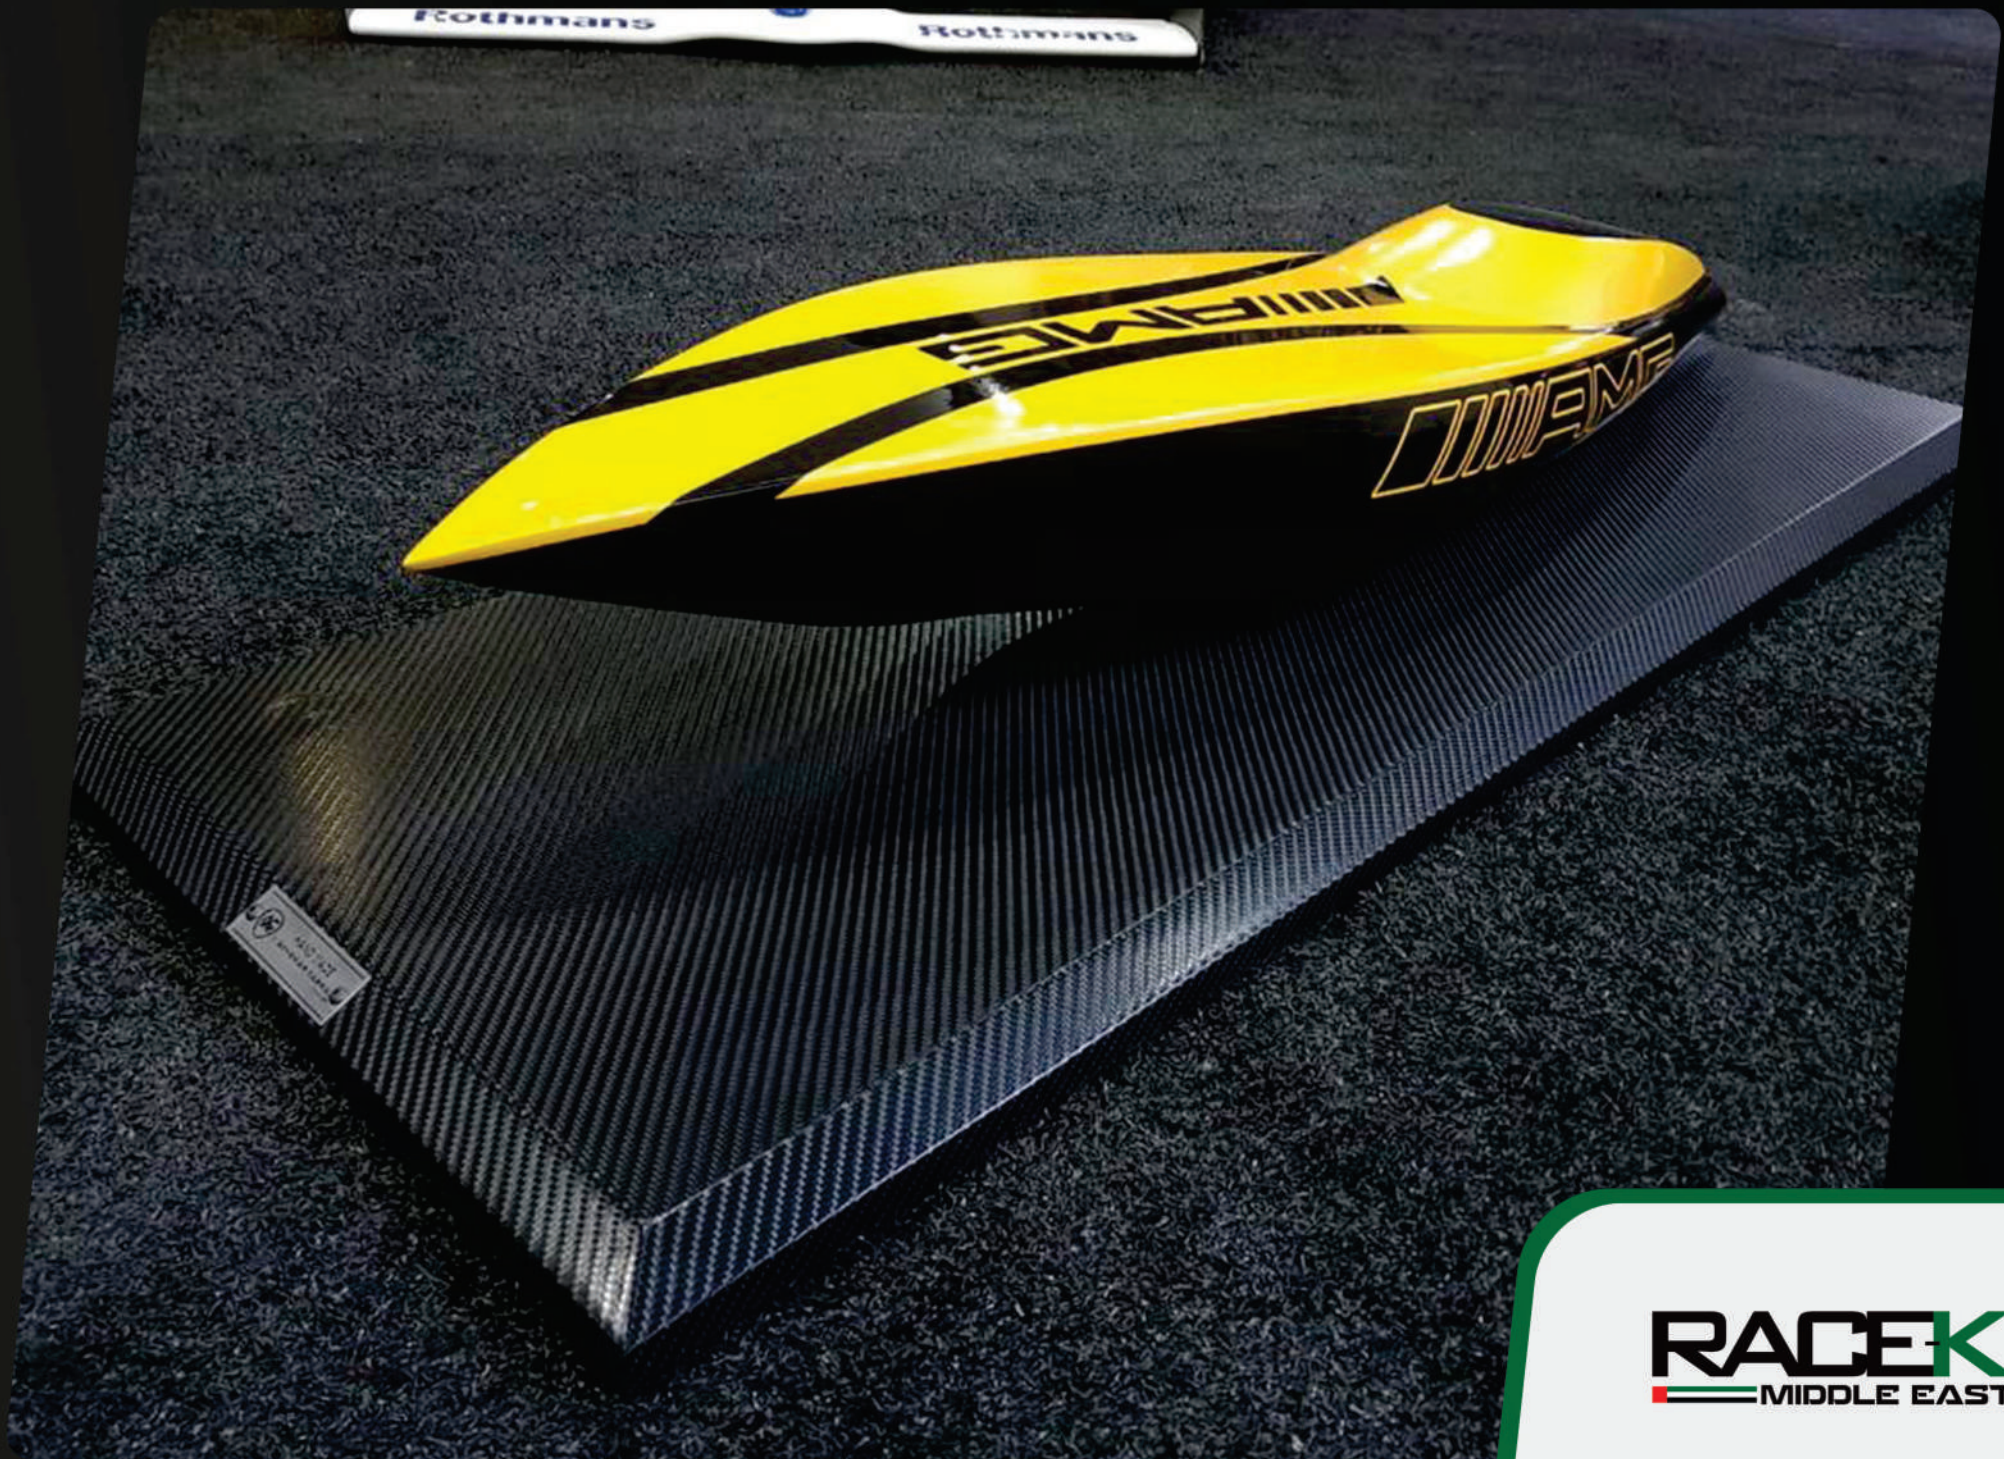

U\$ 11.500,00

AED 42.205,00

RACEK
MIDDLE EAST

FULL SIZE REPLICA

MP4/4 - 1988

AYRTON SENNA

Considered one of the greatest masterpieces in the world of motorsport, it holds the record of the most dominant car in a single season, the McLaren MP4 / 4 was the car that Ayrton Senna managed to show all his talent and win his first world title, with 8 victories and 13 poles in 1988.

It was in this colors that Ayrton got his first F1 victory.

FULL SCALE REPLICA

U\$ 40.000,00

AED 146.800,00

REPLICA | SCALE 1:2

U\$ 11.500,00

AED 42.205,00

FULL SCALE REPLICA
ALFA ROMEO 158 - 1951
JUAN MANUEL FANGIO

RACEK
MIDDLE EAST

FRAME MOTORBOAT

U\$ 2.350,00

AED 8.624,00

RACEK
MIDDLE EAST

RACING SIMULATOR

Measures 1,0m x 1,23m x 1,73 m

Weight: 170kg