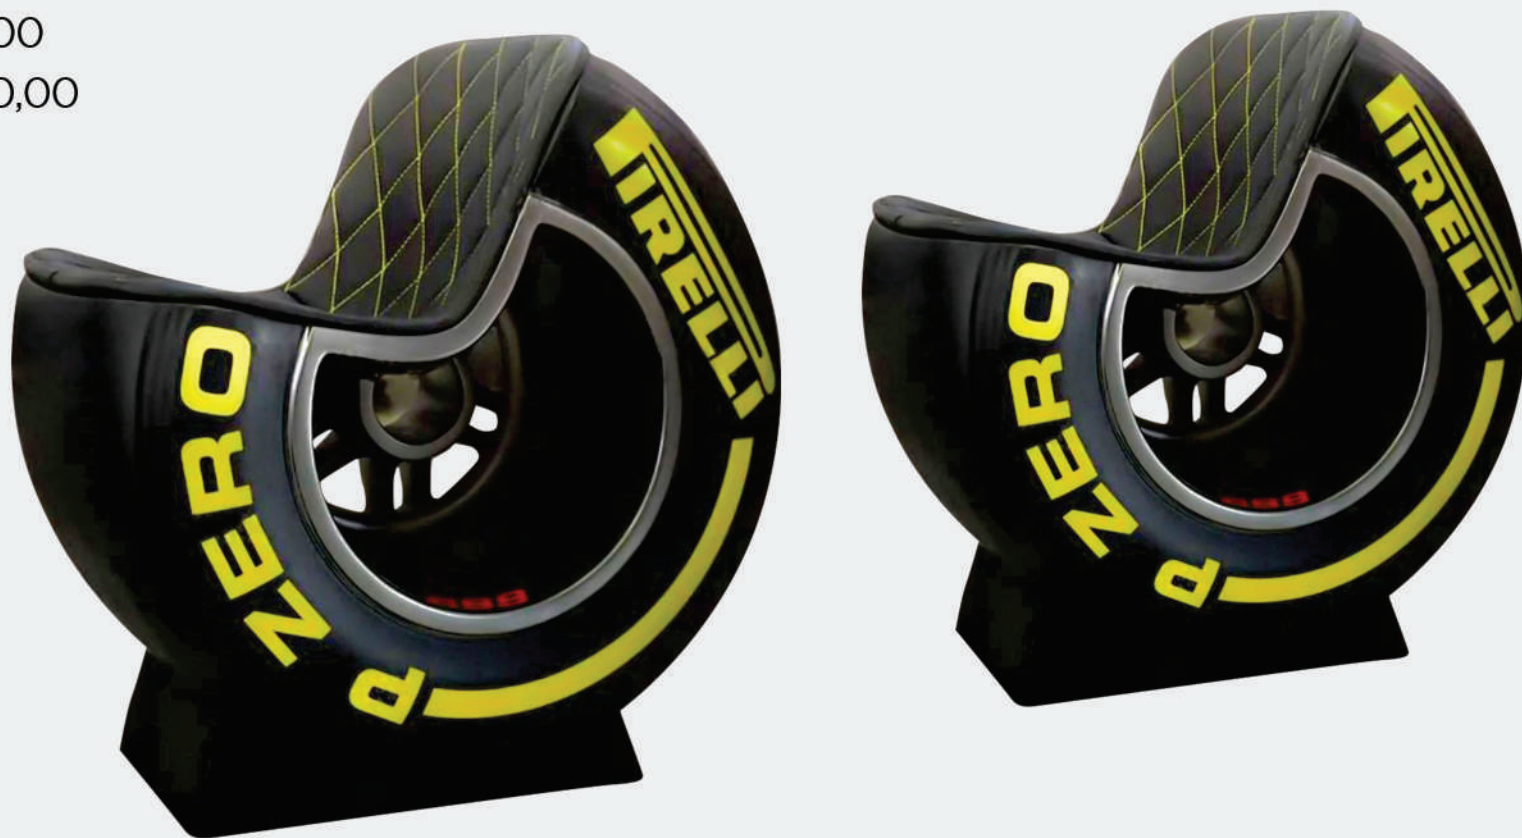

CHAIR F1 TIRE CHAIR

U$ 2.300,00

AED 8.440,00