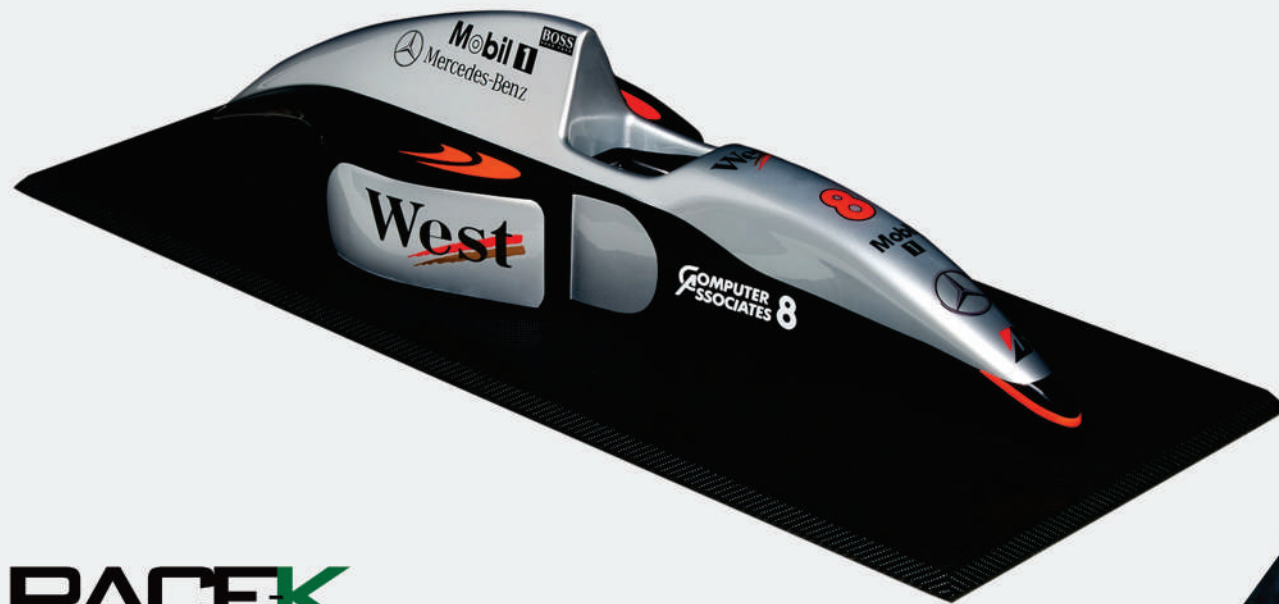

U\$ 2.600,00

AED 9.540,00

RACEK
MIDDLE EAST

FRAME MCLAREN MP4/13 - 1998

MIKA HÄKKINEN

Measures: 120cm x 50cm

RACEK
MIDDLE EAST

FRAME M23 - 1976